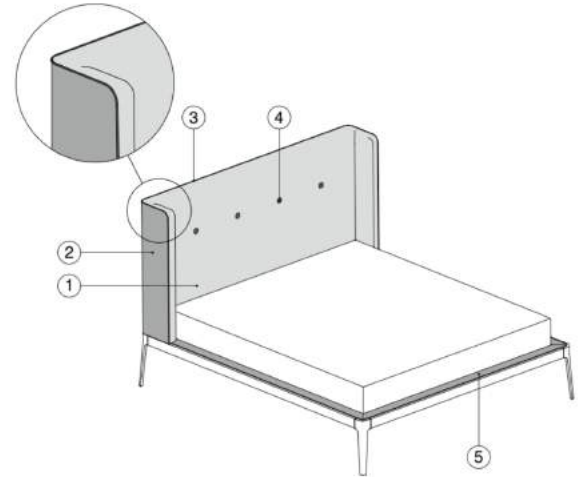

Ziggy

Manufactured by Porada | Design by Carlo Ballabio

*Picture for Reference Only