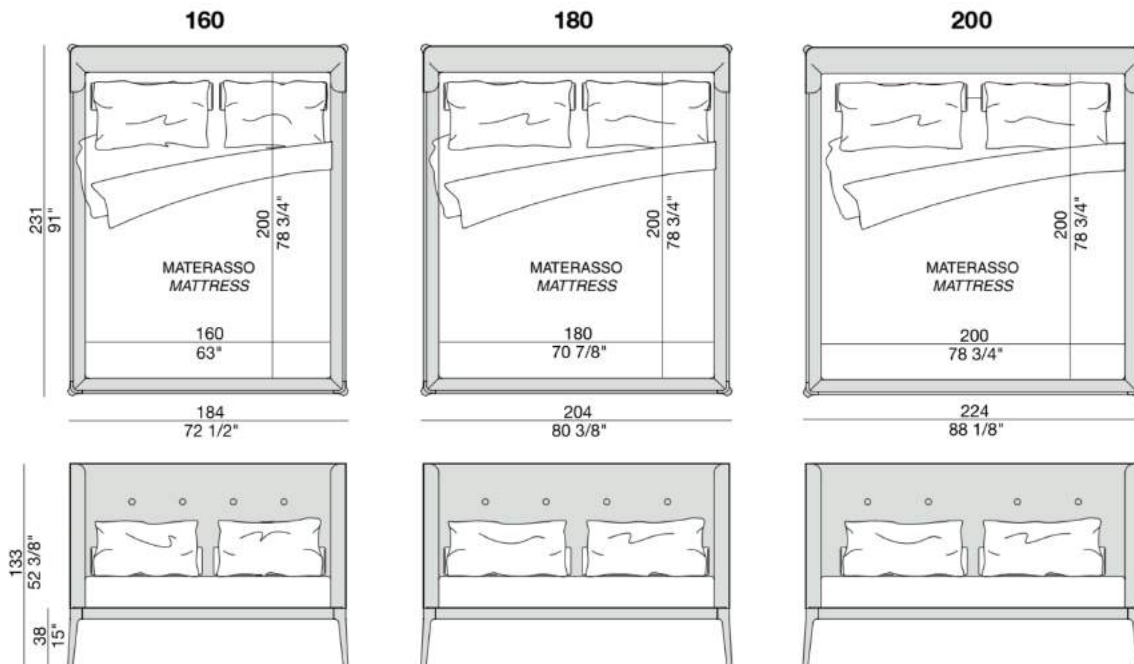

## TECHNICAL INFORMATION

- Bed with frame in solid canaletta walnut and wooden slatted bed base.
- Ability to customize 5 upholstered parts: frontal headboard (1), back headboard (2), piping (3), buttons (4) and slatted bed base insert(5).