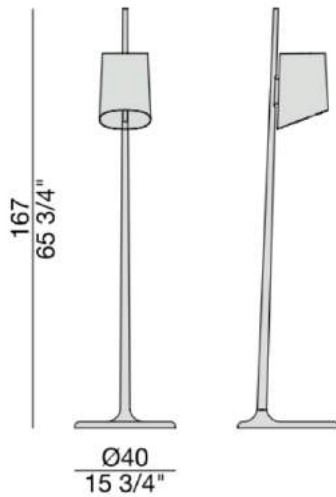

Stick

Manufactured by Porada | Design by Paolo Salvadè

*Picture for Reference Only

TECHNICAL INFORMATION

- Floor lamp with rod in solid canaletta walnut and shade in ivory cotton.
- Bulb: 1 x E 27 max 60 W.
- Suitable for fluorescent and LED bulbs.