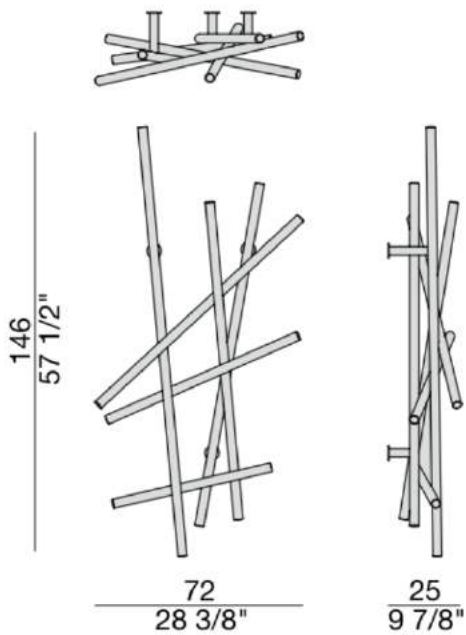

## TECHNICAL INFORMATION

- Wall clothes stand in solid canaletta walnut with metal supports.