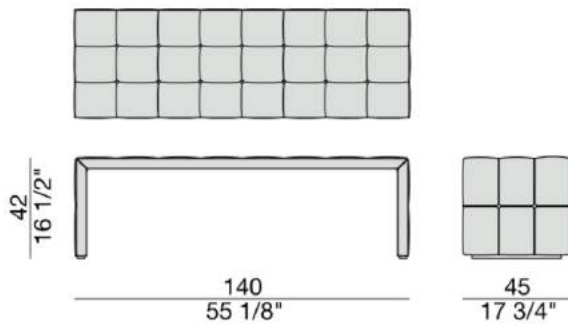

Scarlett

Manufactured by Porada | Design by Gino Carollo

*Picture for Reference Only

Scarlett 45

Scarlett 72

TECHNICAL INFORMATION

- Upholstered bench covered by the fabrics of the collection.