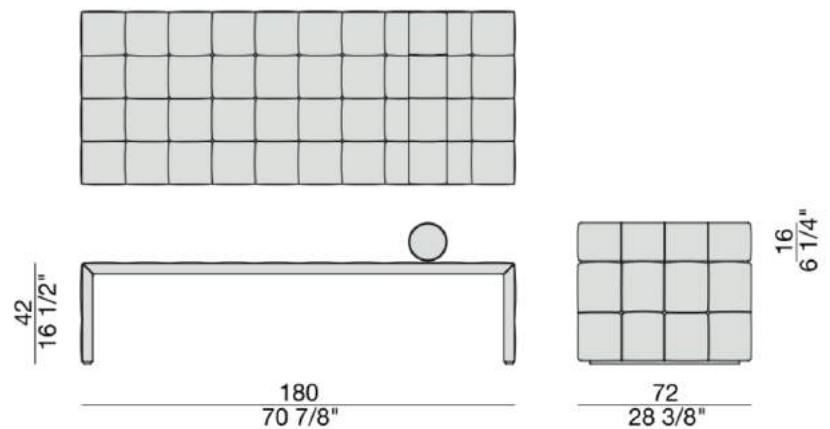

Scarlett

Manufactured by Porada | Design by Gino Carollo

*Picture for Reference Only

Scarlett 45

Scarlett 72

TECHNICAL INFORMATION

- Upholstered bench covered by the fabrics of the collection.