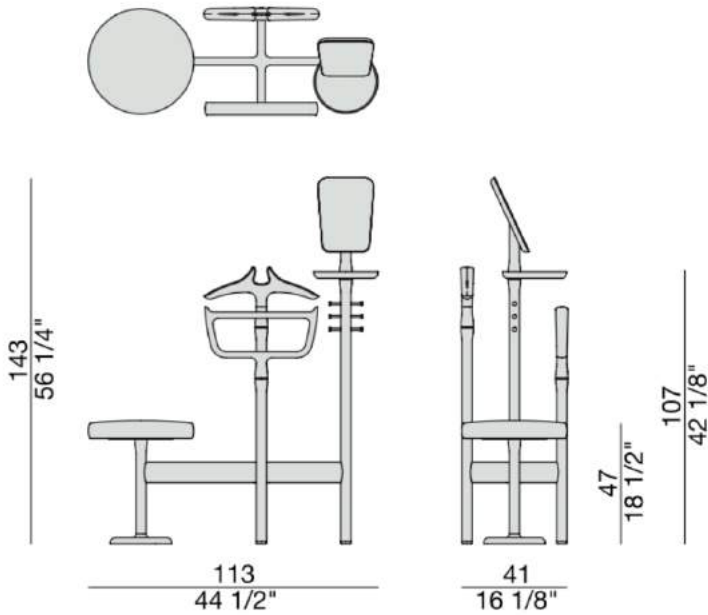

Sam

Manufactured by Porada | Design by C. Ballabio

*Picture for Reference Only

TECHNICAL INFORMATION

- Valet stand in solid canaletta walnut.
- Equipped with turnable cloth and trousers hangers, coin tray with mirror and stool covered in the fabric of the collection.
- All the other items are interchangeable among the others except the stool.