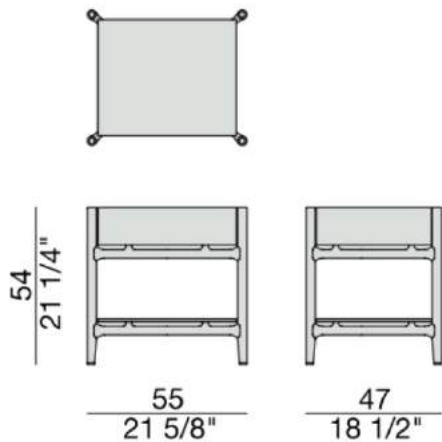

Regent 2

Manufactured by Porada | Design by T. Colzani

*Picture for Reference Only

TECHNICAL INFORMATION

- Night table with frame in solid canaletta walnut, with drawer with soft closure and bottom shelf in glass.
- Drawer available in wood or covered in leather.