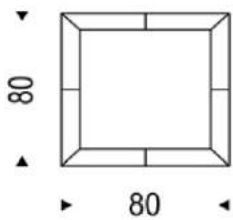

Regal

Manufactured by Cattelan Italia | Designed by Giorgio Cattelan

*Picture for Reference Only

TECHNICAL INFORMATION

- Wall mirror with mirrored or frosted frame or all fume.
- Not suitable to be laid on the floor.