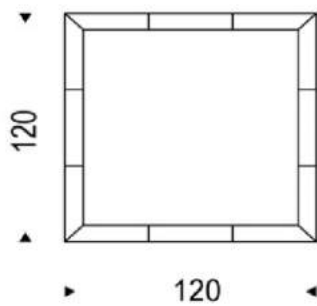

Regal

Manufactured by Cattelan Italia | Designed by Giorgio Cattelan

*Picture for Reference Only

TECHNICAL INFORMATION

- Wall mirror with mirrored or frosted frame or all fume.
- Not suitable to be laid on the floor.