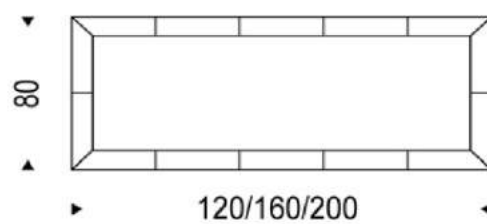

Regal

Manufactured by Cattelan Italia | Designed by Giorgio Cattelan

*Picture for Reference Only

TECHNICAL INFORMATION

- Wall mirror with mirrored or frosted frame or all fume.
- Not suitable to be laid on the floor.