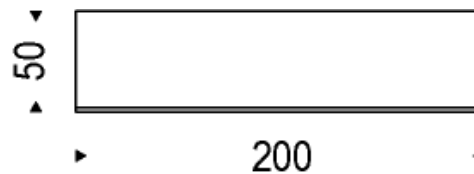

Prisma

Manufactured by Cattelan Italia | Design by Alessio Bassan

*Picture for Reference Only

TECHNICAL INFORMATION

- Sideboard with 3 doors and 2 drawers with internal clear glass shelves. Frame and fronts in polished white (L7) lacquered wood or Canaletto walnut (NC) and stainless steel profiles and base.
- Frame and fronts in burned oak (RB) or Canaletto walnut (NC) with matt graphite (OP69) profiles and base.