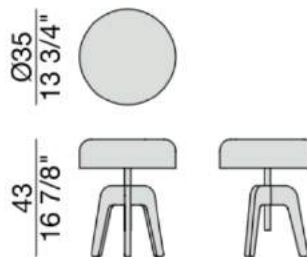

# Pileo

Manufactured by Porada | Design by Sowrappensiero

\*Picture for Reference Only

Pileo Floor Lamp

Pileo Table Lamp

**TECHNICAL INFORMATION**

- Lamp in solid canaletta walnut and tin-plated shade.
- FLOOR LAMP: Bulb: 3 x E 27 max 100 W.
- TABLE LAMP: 3 x E 14 max 40 W.