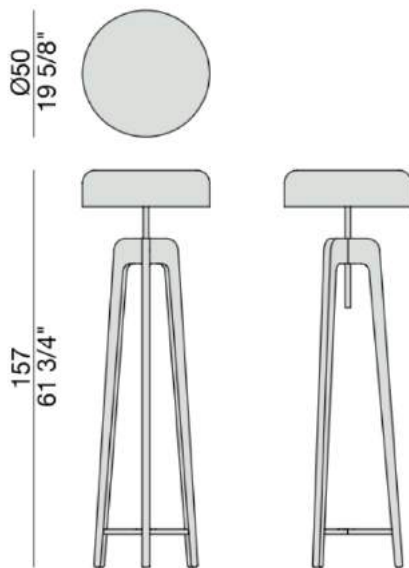

# Pileo

Manufactured by Porada | Design by Sowrappensiero

\*Picture for Reference Only

Pileo Floor Lamp

Pileo Table Lamp

**TECHNICAL INFORMATION**

- Lamp in solid canaletta walnut and tin-plated shade.
- FLOOR LAMP: Bulb: 3 x E 27 max 100 W.
- TABLE LAMP: 3 x E 14 max 40 W.