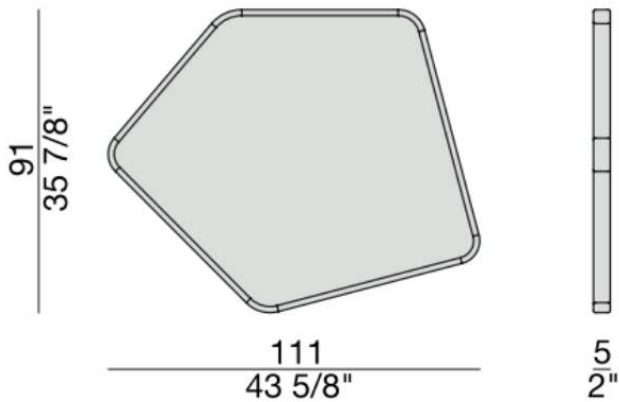

Ops 1

Manufactured by Porada | Design by Umberto Asnago

*Picture for Reference Only

TECHNICAL INFORMATION

- Wall mirror in solid canaletta walnut with details in natural maple.
- Turnable to 360° thanks to its particular fixation support.