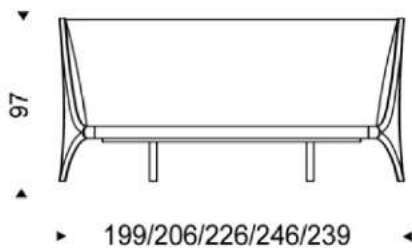

## TECHNICAL INFORMATION

- Bed with Canaletto walnut (NC) or burned oak (RB) frame.
- Headboard completely covered in fabric, synthetic nubuck, micro nubuck, synthetic leather or soft leather as per sample card.
- Slats included.