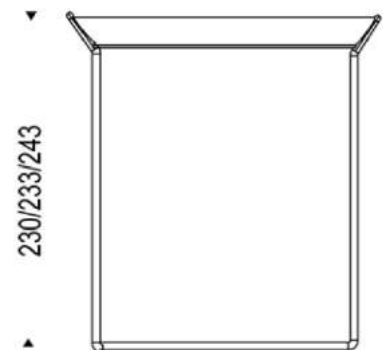

## TECHNICAL INFORMATION

- Bed with Canaletto walnut (NC) or burned oak (RB) frame.
- Headboard completely covered in fabric, synthetic nubuck, micro nubuck, synthetic leather or soft leather as per sample card.
- Slats included.