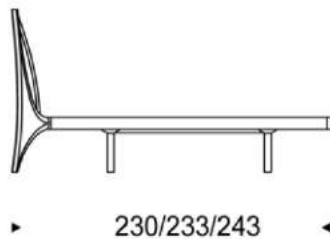

## TECHNICAL INFORMATION

- Bed with Canaletto walnut (NC) or burned oak (RB) frame.
- Headboard completely covered in fabric, synthetic nubuck, micro nubuck, synthetic leather or soft leather as per sample card.
- Slats included.