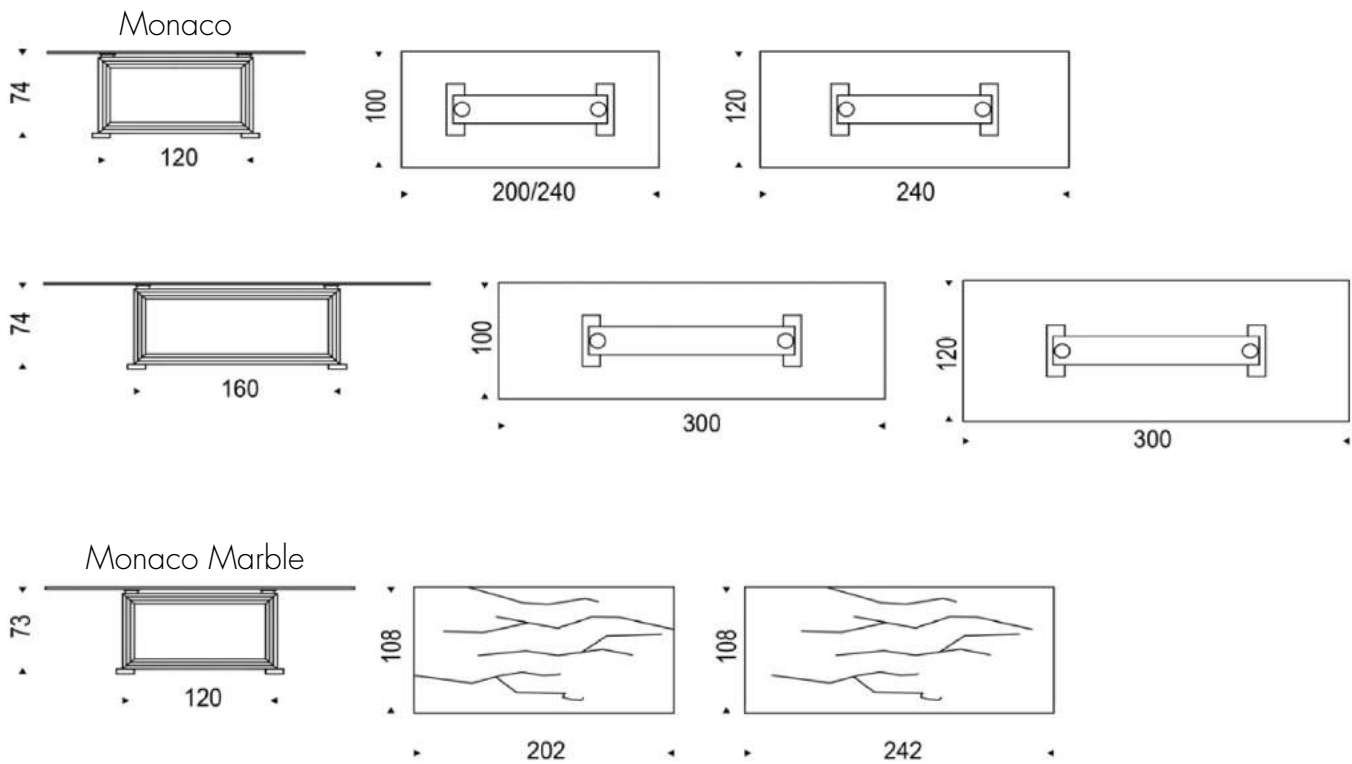

Monaco

Manufactured by Cattelan Italia | Designed by Giorgio Cattelan

*Picture for Reference Only

TECHNICAL INFORMATION

- Table with base in Canaletto walnut (NC), burned oak (RB), white Carrara marble (BC) or stainless steel.
- Feet in polished stainless steel. Top with plates in 1.5mm tempered clear glass, extra clear glass or in white Carrara marble (BC). is laid on the base.
- Small reflection's irregularities on the stainless steel base are due to manual processing.