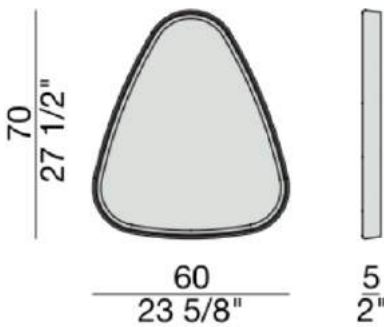

Mix

Manufactured by Porada | Design by Carlo Ballabio

Mix 3

Mix 4

Mix 5

TECHNICAL INFORMATION

- Wall mirror with frame in solid canaletta walnut. Turnable to 360° thanks to its particular fixation support.
- Mounting template included.