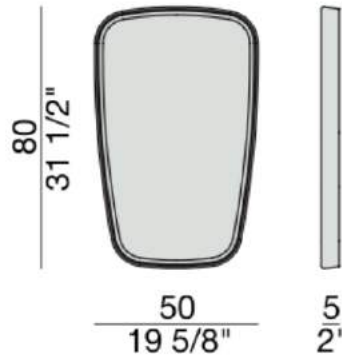

Mix

Manufactured by Porada | Design by Carlo Ballabio

Mix 1

Mix 4

Mix 5

TECHNICAL INFORMATION

- Wall mirror with frame in solid canaletta walnut. Turnable to 360° thanks to its particular fixation support.
- Mounting template included.