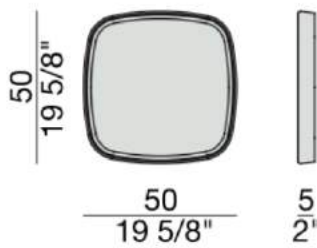

Mix

Manufactured by Porada | Design by Carlo Ballabio

Mix 4

Mix 5

TECHNICAL INFORMATION

- Wall mirror with frame in solid canaletta walnut. Turnable to 360° thanks to its particular fixation support.
- Mounting template included.