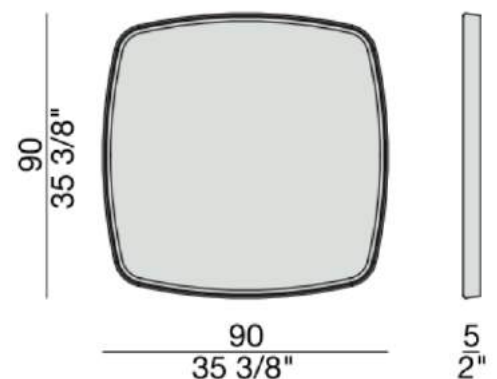

Mix 6

TECHNICAL INFORMATION

- Wall mirror with frame in solid canaletta walnut. Turnable to 360° thanks to its particular fixation support.
- Mounting template included.