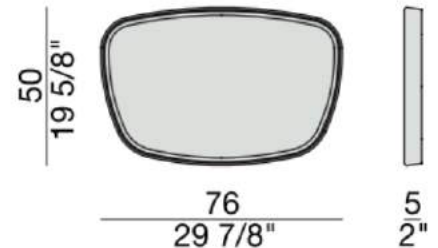

Mix 6

TECHNICAL INFORMATION

- Wall mirror with frame in solid canaletta walnut. Turnable to 360° thanks to its particular fixation support.
- Mounting template included.