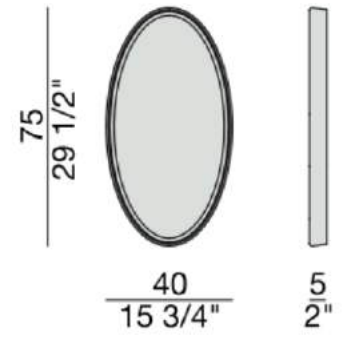

Mix

Manufactured by Porada | Design by Carlo Ballabio

Mix 2

Mix 4

Mix 5

TECHNICAL INFORMATION

- Wall mirror with frame in solid canaletta walnut. Turnable to 360° thanks to its particular fixation support.
- Mounting template included.