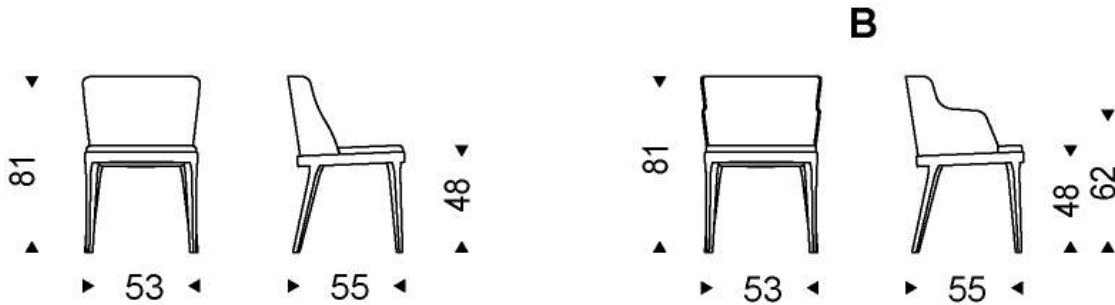

## TECHNICAL INFORMATION

- Chair with or without arms in natural oak (RN), Canaletto walnut painted oak (RNC), wenghe stained oak (RW) or matt white (OP7) or black (OP17) painted beech.
- Seat and back upholstered in fabric, synthetic nubuck, micro nubuck, synthetic leather or soft leather as per sample card.