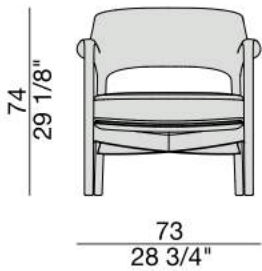

Louis

Manufactured by Porada | Design by P. Jouin

*Picture for Reference Only

TECHNICAL INFORMATION

- Armchair with frame in solid canaletta walnut.
- Seat in solid canaletta walnut with different density foam padding with internal support in plywood and cover in the fabrics of the collection.
- Nylon end-feet.