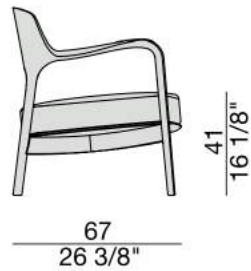

Louis

Manufactured by Porada | Design by P. Jouin

*Picture for Reference Only

TECHNICAL INFORMATION

- Armchair with frame in solid canaletta walnut.
- Seat in solid canaletta walnut with different density foam padding with internal support in plywood and cover in the fabrics of the collection.
- Nylon end-feet.