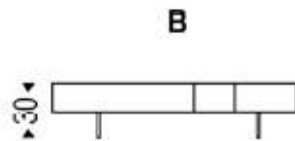

Lingotto

Manufactured by Cattelan Italia | Design by Paolo Cattelan

*Picture for Reference Only

TECHNICAL INFORMATION

- Canaletto walnut (NC) coffee table with transparent methacrylate feet.