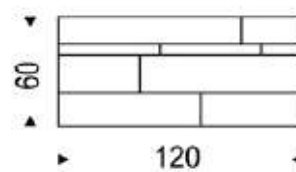

Lingotto

Manufactured by Cattelan Italia | Design by Paolo Cattelan

*Picture for Reference Only

TECHNICAL INFORMATION

- Canaletto walnut (NC) coffee table with transparent methacrylate feet.