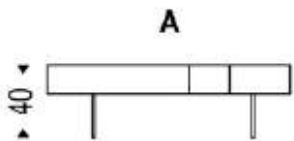

Lingotto

Manufactured by Cattelan Italia | Design by Paolo Cattelan

*Picture for Reference Only

TECHNICAL INFORMATION

- Canaletto walnut (NC) coffee table with transparent methacrylate feet.