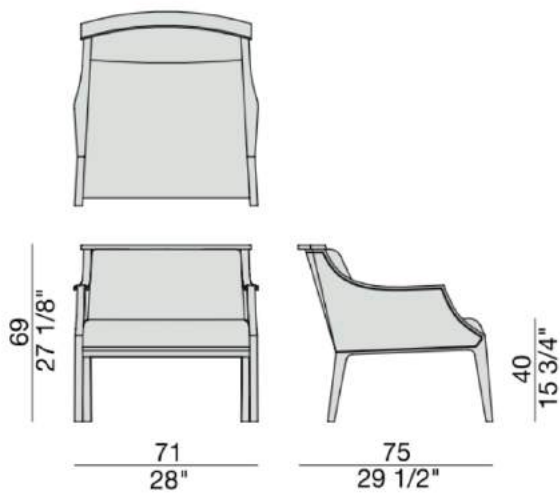

Liala

Manufactured by Porada | Design by Umberto Asnago

*Picture for Reference Only

TECHNICAL INFORMATION

- Easy chair with frame in solid canaletta walnut, cover in the fabrics of the collection and upholsterd arms.
- Solid natural maple insert in the upper part of the frame.
- While moka stained the maple insert is slightly visible, while in the wengé version it is totally covered.