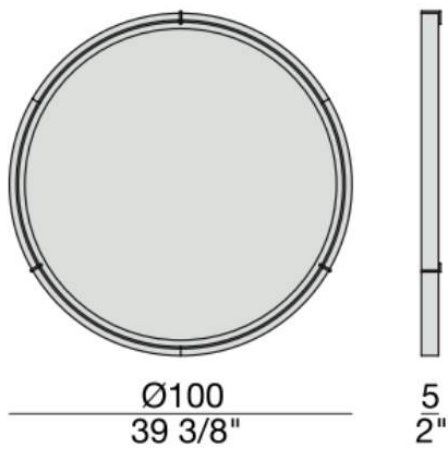

## TECHNICAL INFORMATION

- Bevelled wall mirror.
- Frame in solid canaletta walnut with brushed bronzed brass inserts.

Miami: 305.576.9088 • Aventura: 305.705.9975 • Doral: 305.470.8881 • [www.animadomus.com](http://www.animadomus.com)