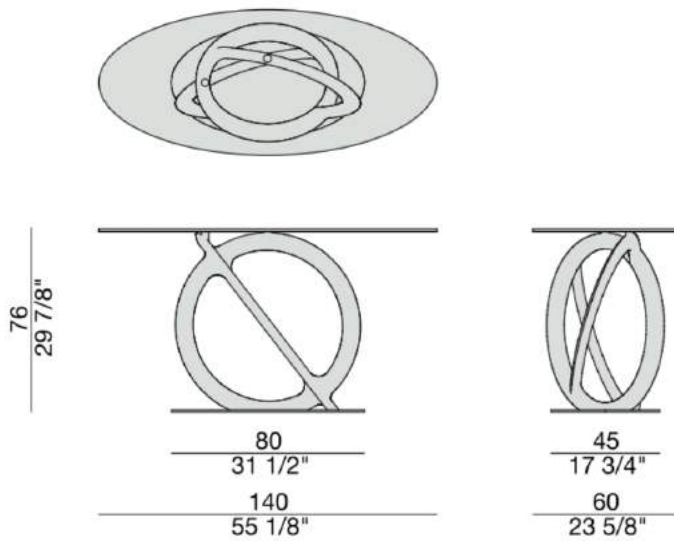

Kosmo

Manufactured by Porada | Design by Stefano Bigi

*Picture for Reference Only

TECHNICAL INFORMATION

- Console with oval tempered glass top (thickness mm. 10) and base in solid canaletta walnut mounted on a metal ring.