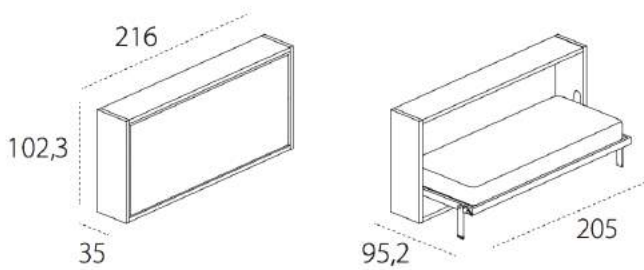

Kali Standard

Manufactured by Clei

*Picture for Reference Only

Kali Standard 90

Kali Standard 120

TECHNICAL INFORMATION

- Kali transforming system in the Standard version: horizontal single (90 cm) or intermediate bed (120 cm) with patented CF09 slatted bed base and reclining fabric headboard, features a fold-down opening mechanism and safety device that prevents accidental opening and closing.
- Tilting mechanism with gas springs and device that cushions movements, completely contained in the side of the structure, thanks to patented technology and special manufacturing.
- Mattress locking belts in nylon.
- Stuffed reclining headboard (optional): iron core mechanism with padding made of cold-foamed polyurethane with removable cover.
- H of bed base from the floor cm 33,7.