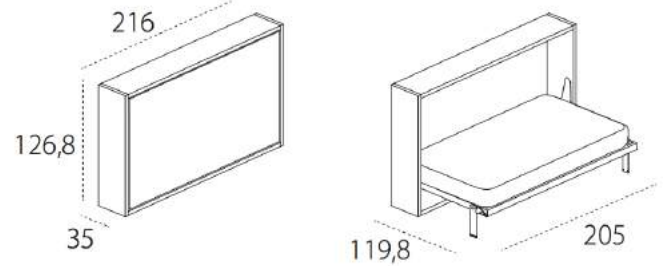

Kali Standard

Manufactured by Clei

*Picture for Reference Only

Kali Standard 90

Kali Standard 120

TECHNICAL INFORMATION

- Kali transforming system in the Standard version: horizontal single (90 cm) or intermediate bed (120 cm) with patented CF09 slatted bed base and reclining fabric headboard, features a fold-down opening mechanism and safety device that prevents accidental opening and closing.
- Tilting mechanism with gas springs and device that cushions movements, completely contained in the side of the structure, thanks to patented technology and special manufacturing.
- Mattress locking belts in nylon.
- Stuffed reclining headboard (optional): iron core mechanism with padding made of cold-foamed polyurethane with removable cover.
- H of bed base from the floor cm 33,7.