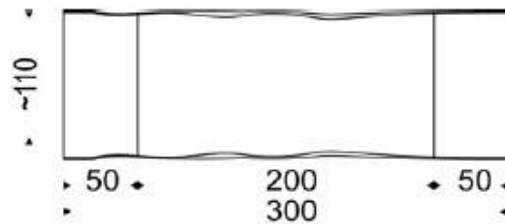

Ikon Drive

Manufactured by Cattelan Italia | Designed by Philip Jackson

*Picture for Reference Only

TECHNICAL INFORMATION

- Extendable table with 15mm extra clear tempered glass base and graphite (OP69) beam.
- Top in Canaletto walnut (NC), burned oak (RB) or natural oak (RN) with irregular solid wood edges.
- Available also with Canaletto walnut (NC), burned oak (RB) or natural oak (RN) beam.