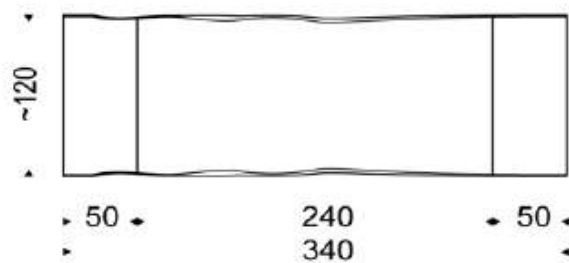

Ikon Drive

Manufactured by Cattelan Italia | Designed by Philip Jackson

*Picture for Reference Only

TECHNICAL INFORMATION

- Extendable table with 15mm extra clear tempered glass base and graphite (OP69) beam.
- Top in Canaletto walnut (NC), burned oak (RB) or natural oak (RN) with irregular solid wood edges.
- Available also with Canaletto walnut (NC), burned oak (RB) or natural oak (RN) beam.