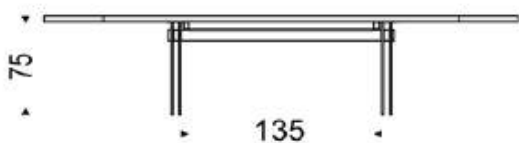

Ikon Drive

Manufactured by Cattelan Italia | Designed by Philip Jackson

*Picture for Reference Only

TECHNICAL INFORMATION

- Extendable table with 15mm extra clear tempered glass base and graphite (OP69) beam.
- Top in Canaletto walnut (NC), burned oak (RB) or natural oak (RN) with irregular solid wood edges.
- Available also with Canaletto walnut (NC), burned oak (RB) or natural oak (RN) beam.