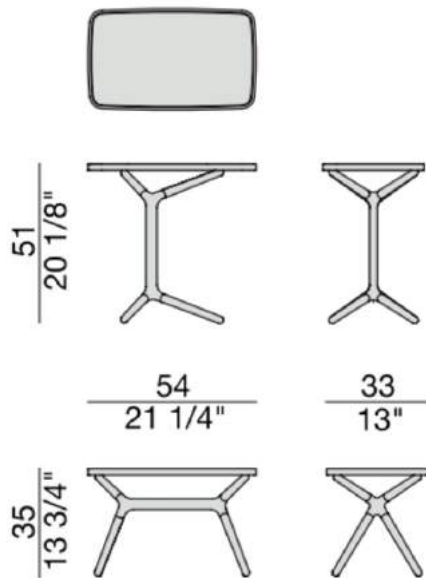

ICS

Manufactured by Porada | Design by Mattia Fossati

*Picture for Reference Only

TECHNICAL INFORMATION

- Side table in solid canaletta walnut with removable tray.
- The base can be positioned horizontally or vertically.