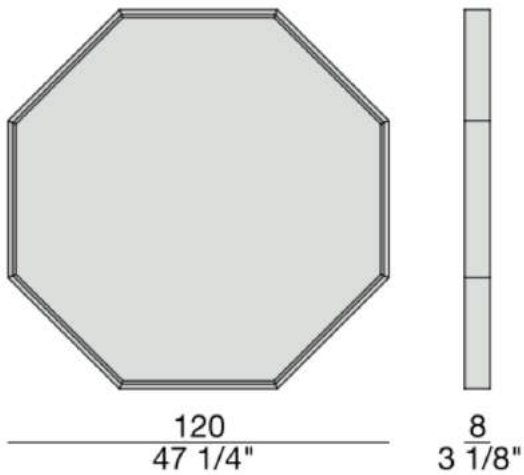

Hotto

Manufactured by Porada | Design by Mario Dell'Orto & Emanuela Garbin

*Picture for Reference Only

TECHNICAL INFORMATION

- Octagonal wall mirror with frame in solid ash wood with brushed brass inserts.