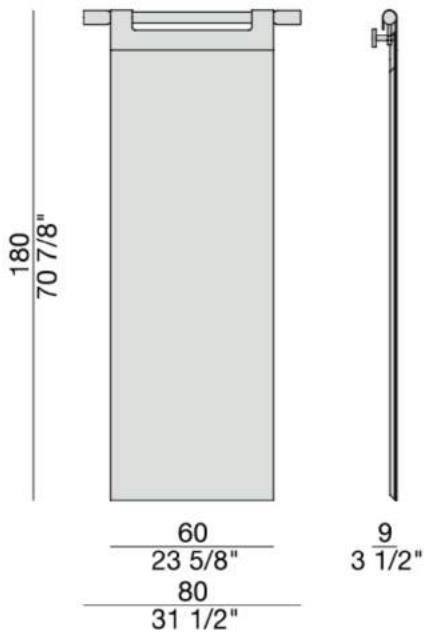

Hook

Manufactured by Porada | Design by L. de Limburg Stium

*Picture for Reference Only

TECHNICAL INFORMATION

- Wall mirror with support in solid canaletta walnut.
- Details in chromed metal.