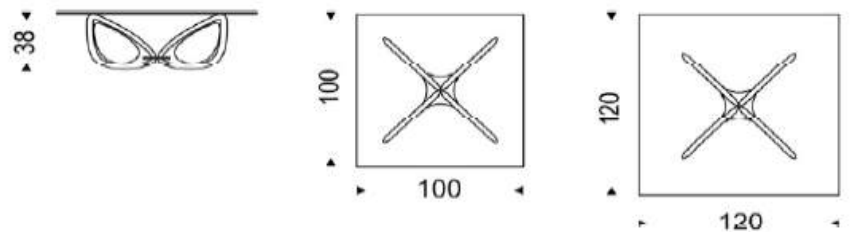

# Helix

Manufactured by Cattelan Italia | Design by Piero De Longhi

\*Picture for Reference Only

Helix Round

Helix Square

Helix Rectangular (3)

Helix Rectangular (4)

## TECHNICAL INFORMATION

- Coffee table with solid Canaletto walnut (NC) and transparent varnished steel (OPO) base.
- Clear glass top.