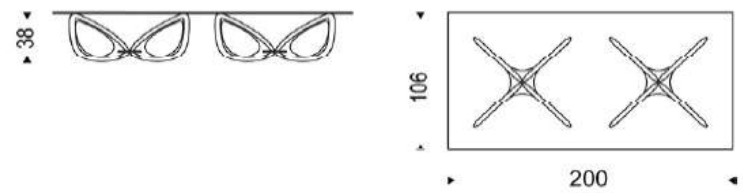

# Helix

Manufactured by Cattelan Italia | Design by Piero De Longhi

\*Picture for Reference Only

Helix Round

Helix Square

Helix Rectangular (3)

Helix Rectangular (4)

## TECHNICAL INFORMATION

- Coffee table with solid Canaletto walnut (NC) and transparent varnished steel (OPO) base.
- Clear glass top.