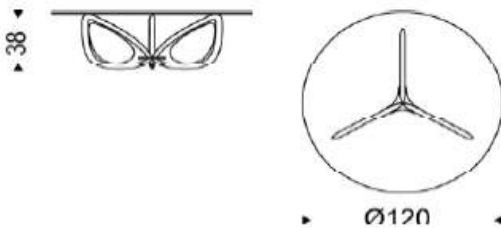

# Helix

Manufactured by Cattelan Italia | Design by Piero De Longhi

\*Picture for Reference Only

Helix Round

Helix Square

Helix Rectangular (3)

Helix Rectangular (4)

## TECHNICAL INFORMATION

- Coffee table with solid Canaletto walnut (NC) and transparent varnished steel (OPO) base.
- Clear glass top.