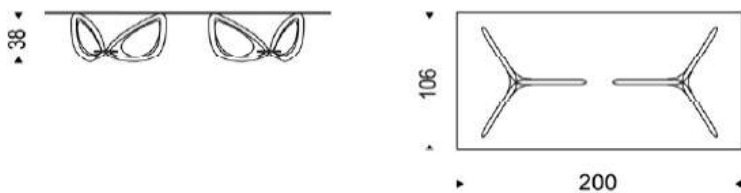

# Helix

Manufactured by Cattelan Italia | Design by Piero De Longhi

\*Picture for Reference Only

Helix Round

Helix Square

Helix Rectangular (3)

Helix Rectangular (4)

## TECHNICAL INFORMATION

- Coffee table with solid Canaletto walnut (NC) and transparent varnished steel (OPO) base.
- Clear glass top.