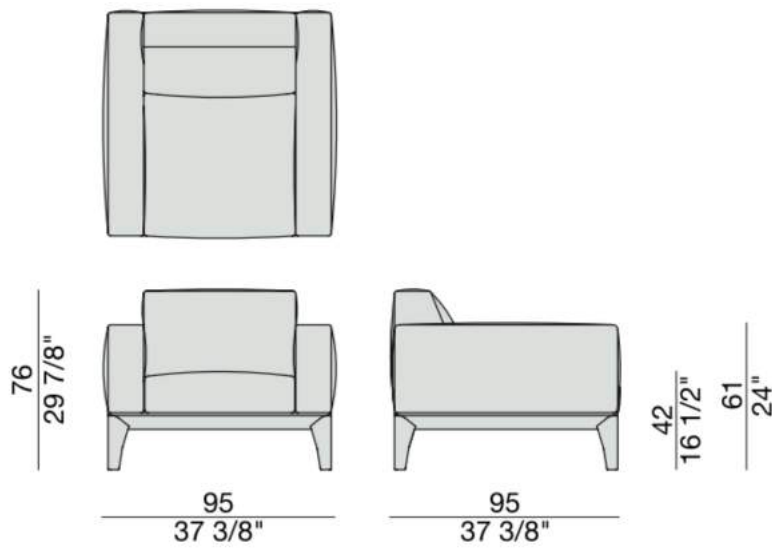

## TECHNICAL INFORMATION

- Armchair with frame in solid canaletta walnut and cover in the fabrics of the collection.