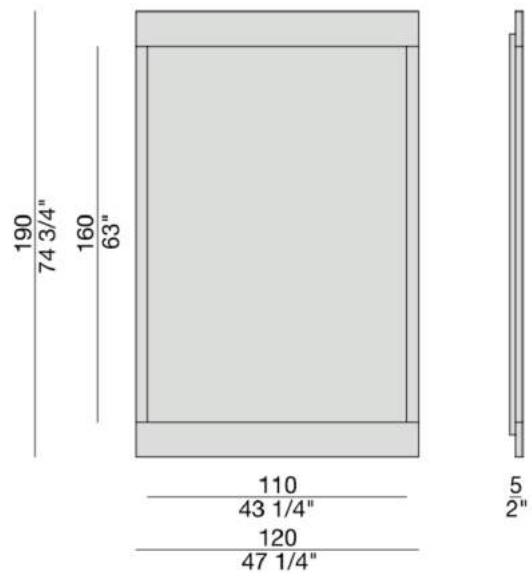

Bryant

Manufactured by Porada | Designed by Opera Design

*Picture for Reference Only

Bryant Mirror 215

Bryant Mirror 190

TECHNICAL INFORMATION

- Wall-mirror with frame in ash to be hung or to stand against the wall.