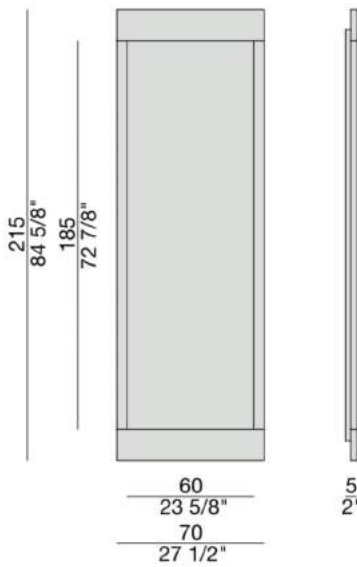

Bryant

Manufactured by Porada | Designed by Opera Design

*Picture for Reference Only

Bryant Mirror 215

Bryant Mirror 190

TECHNICAL INFORMATION

- Wall-mirror with frame in ash to be hung or to stand against the wall.