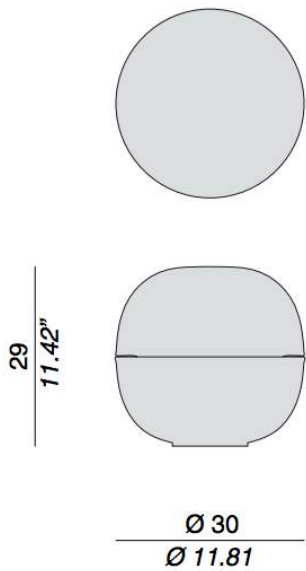

Bolla

Manufactured by Porada | Design by O. Favaretto

*Picture for Reference Only

TECHNICAL INFORMATION

- Table lamp with base in solid ash and diffuser in white opal glass, smoked glass or silk glass.