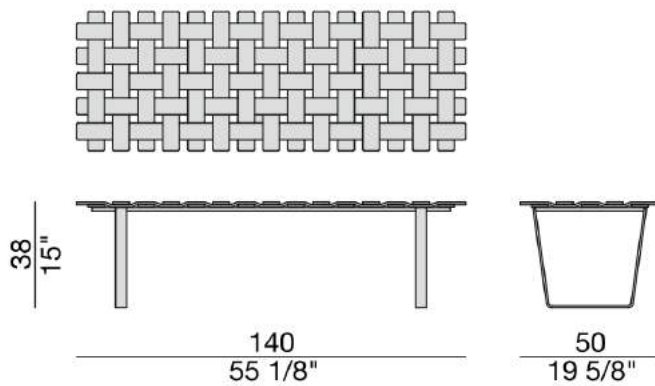

Belt

Manufactured by Porada | Design by T. Colzani

*Picture for Reference Only

TECHNICAL INFORMATION

- Rectangular bench in solid canaletta walnut and metal base.
- Optional round seat cushion in the fabrics of the collection for extra comfort.