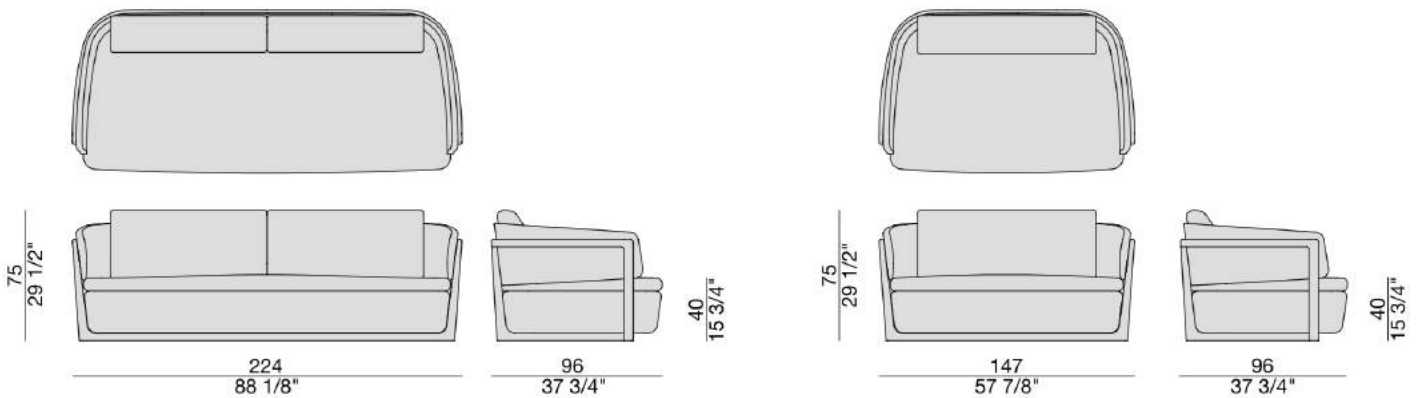

Arena Sofa

Manufactured by Porada | Design by Emmanuel Gallina

*Picture for Reference Only

TECHNICAL INFORMATION

- Sofa with frame in solid ash and cover in the fabrics of the collection.
- Equipped with two back cushions and one single seat cushion.
- It is possible to combine different fabrics for the upholstered base and back and for the seat and back cushions.
- Removable cover for cushions only