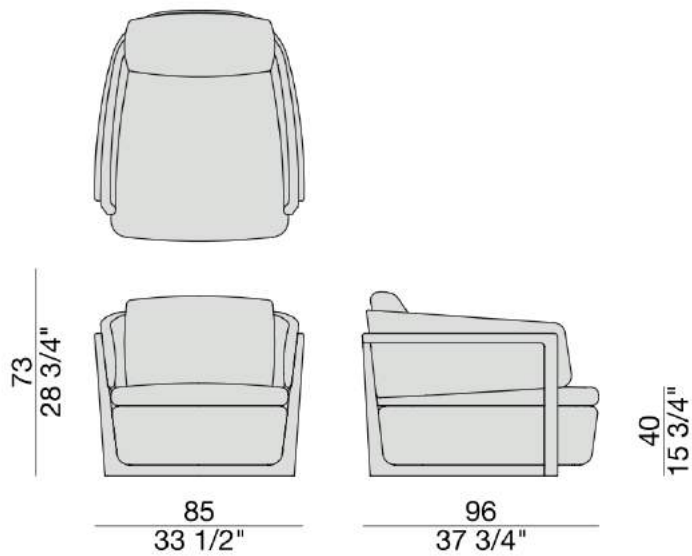

Arena

Manufactured by Porada | Design by Emmanuel Gallina

*Picture for Reference Only

TECHNICAL INFORMATION

- Armchair with frame in solid ash and cover in the fabrics of the collection.
- It is possible to combine different fabrics for the upholstered base and back and for the seat and back cushions.
- Removable cover for cushions only