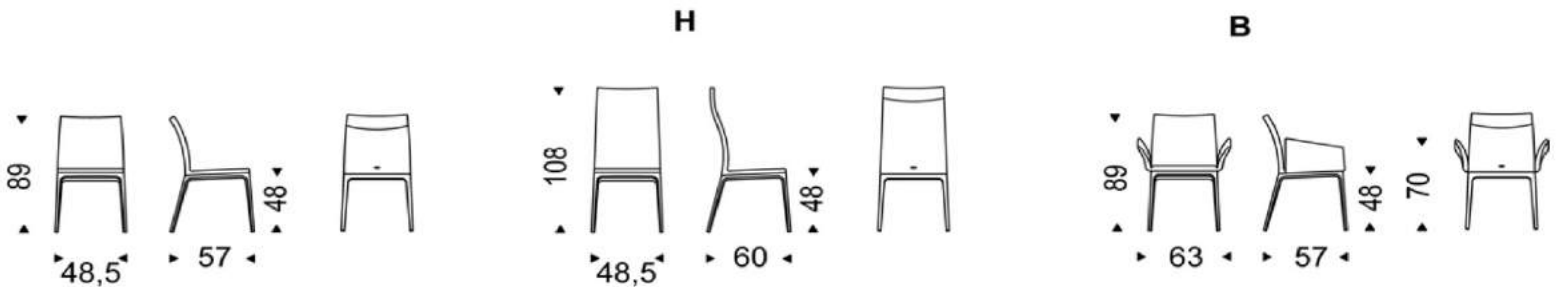

Arcadia

Manufactured by Cattelan Italia | Design by Paolo Cattelan

*Picture for Reference Only

TECHNICAL INFORMATION

- Chair with or without arms with frame in natural beech (F1), Canaletto walnut (FNC), wenghe (FW), matt white (O 7) or black (OP17) stained beech.
- Cover in fabric, synthetic nubuck, micro nubuck, soft leather or synthetic leather as per sample card.
- The cover is not removable.