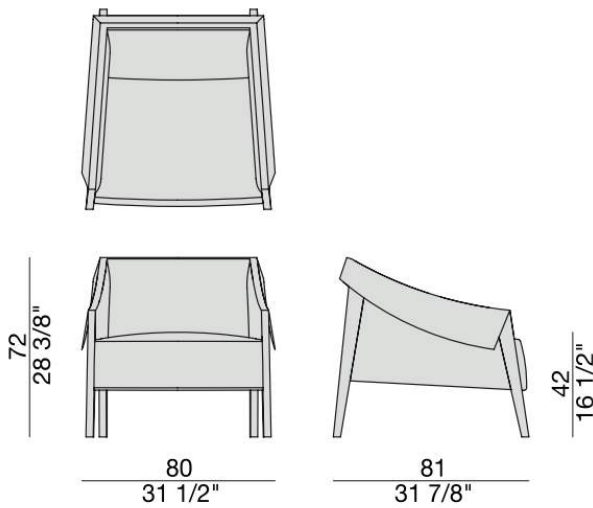

Ara

Manufactured by Porada | Designed by G. Vigano

*Picture for Reference Only

TECHNICAL INFORMATION

- Easy chair with frame in solid canaletta walnut.
- Cover in the fabrics of the collection.