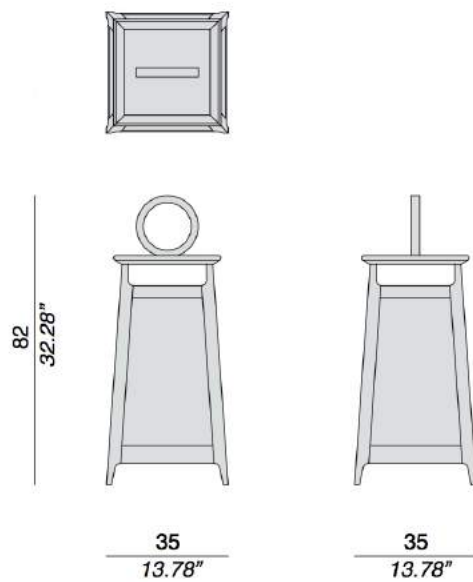

## TECHNICAL INFORMATION

- Floor lamp in solid canaletta walnut and clear glass.
- Base with LED lighting.