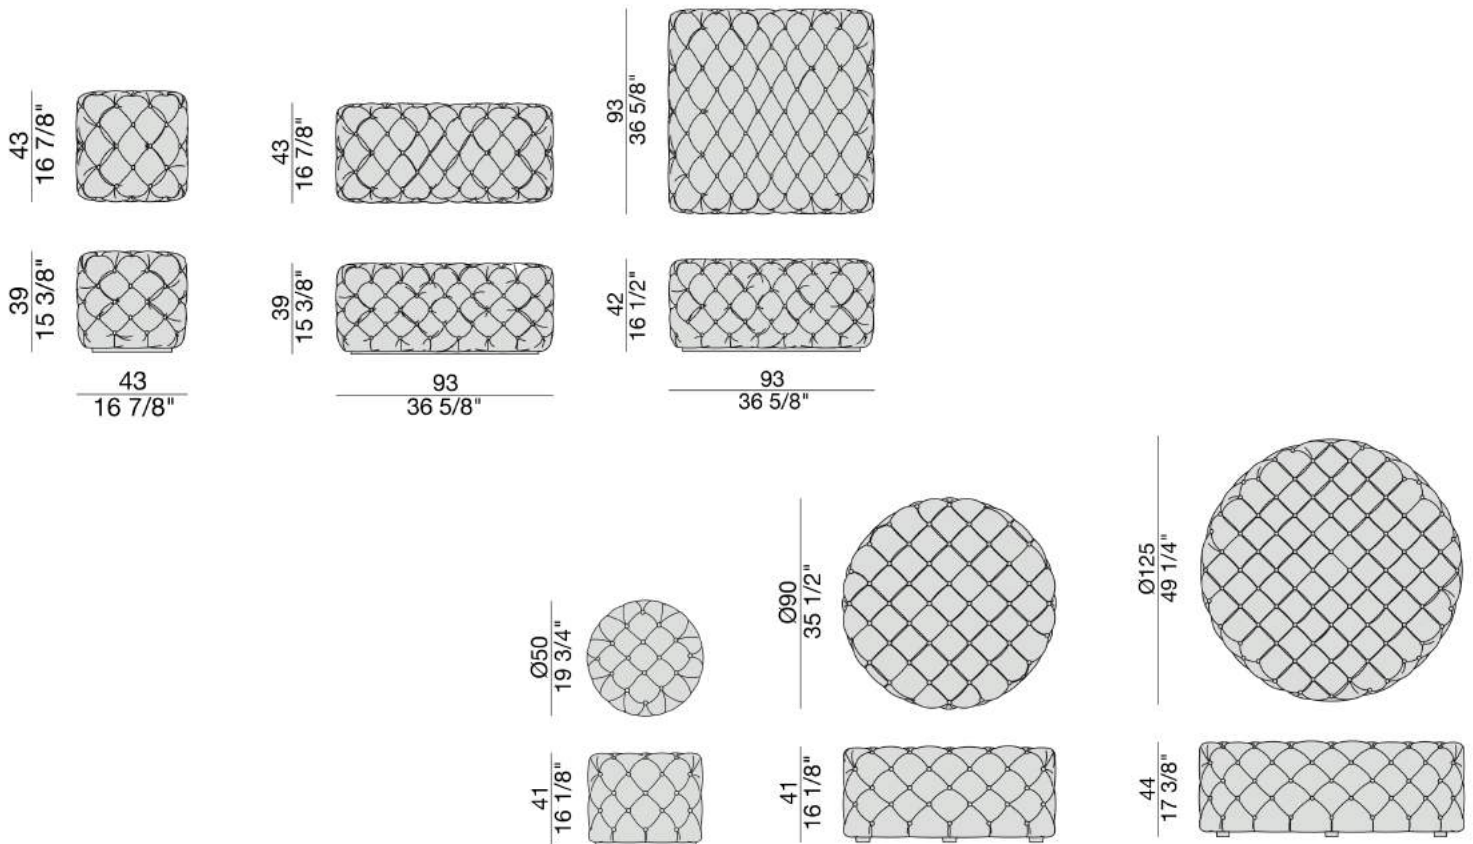

Alcide

Manufactured by Porada | Designed by O. Moon

*Picture for Reference Only

TECHNICAL INFORMATION

- Pouf with capitonné in the fabrics of the collection
- Available in various sizes