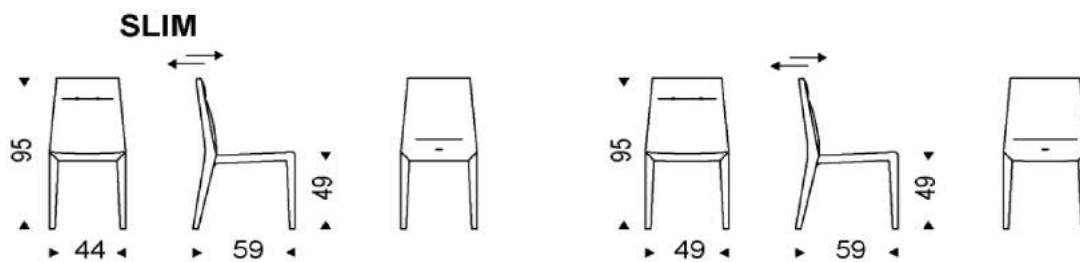

Agatha Flex

Manufactured by Cattelan Italia | Designed by Paolo Cattelan

*Picture for Reference Only

TECHNICAL INFORMATION

- Chair with steel frame upholstered in fabric, synthetic leather, synthetic nubuck, micro nubuck or soft leather as per sample card. Flexible back rest.